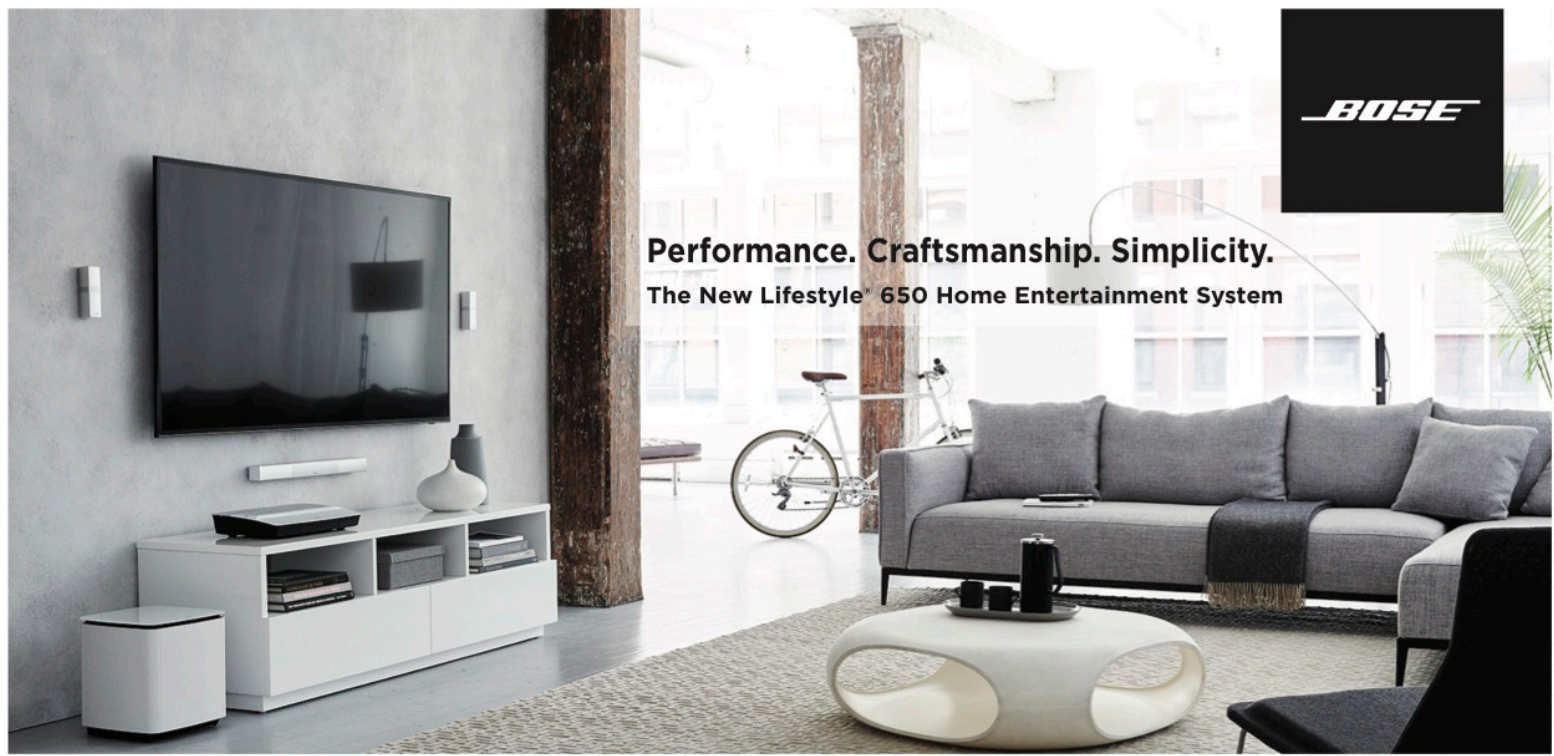

BOSE

Performance. Craftsmanship. Simplicity.
The New Lifestyle® 650 Home Entertainment System

NEW
Acoustimass 300
Wireless Bass Module

$1,399

(excludes installation)

$2,658
U.P. $2,798

BUNDLE DEAL

NEW
SoundTouch® 300
Soundbar

$1,399